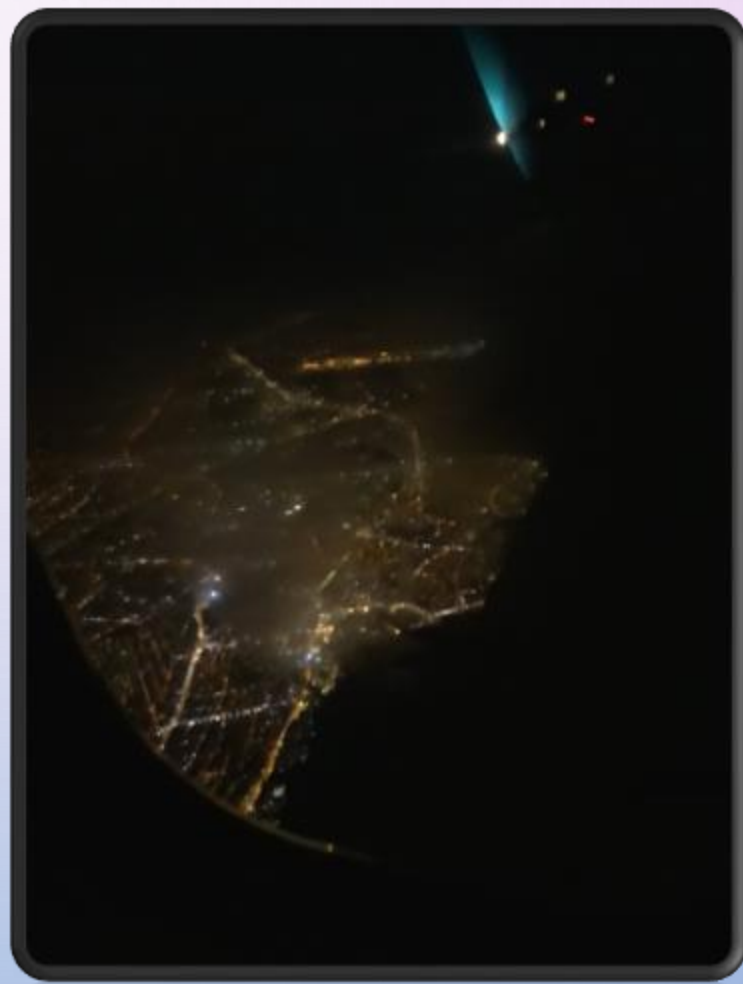

The background features a light purple-to-blue gradient. Scattered across the surface are numerous realistic water droplets of various sizes, some with highlights and shadows. A faint, light-colored map of Turkey is centered in the background, serving as a subtle backdrop for the text.

TURCJA

LOTNISKO - ANTALYA

HOTEL – FAME RESIDENCE