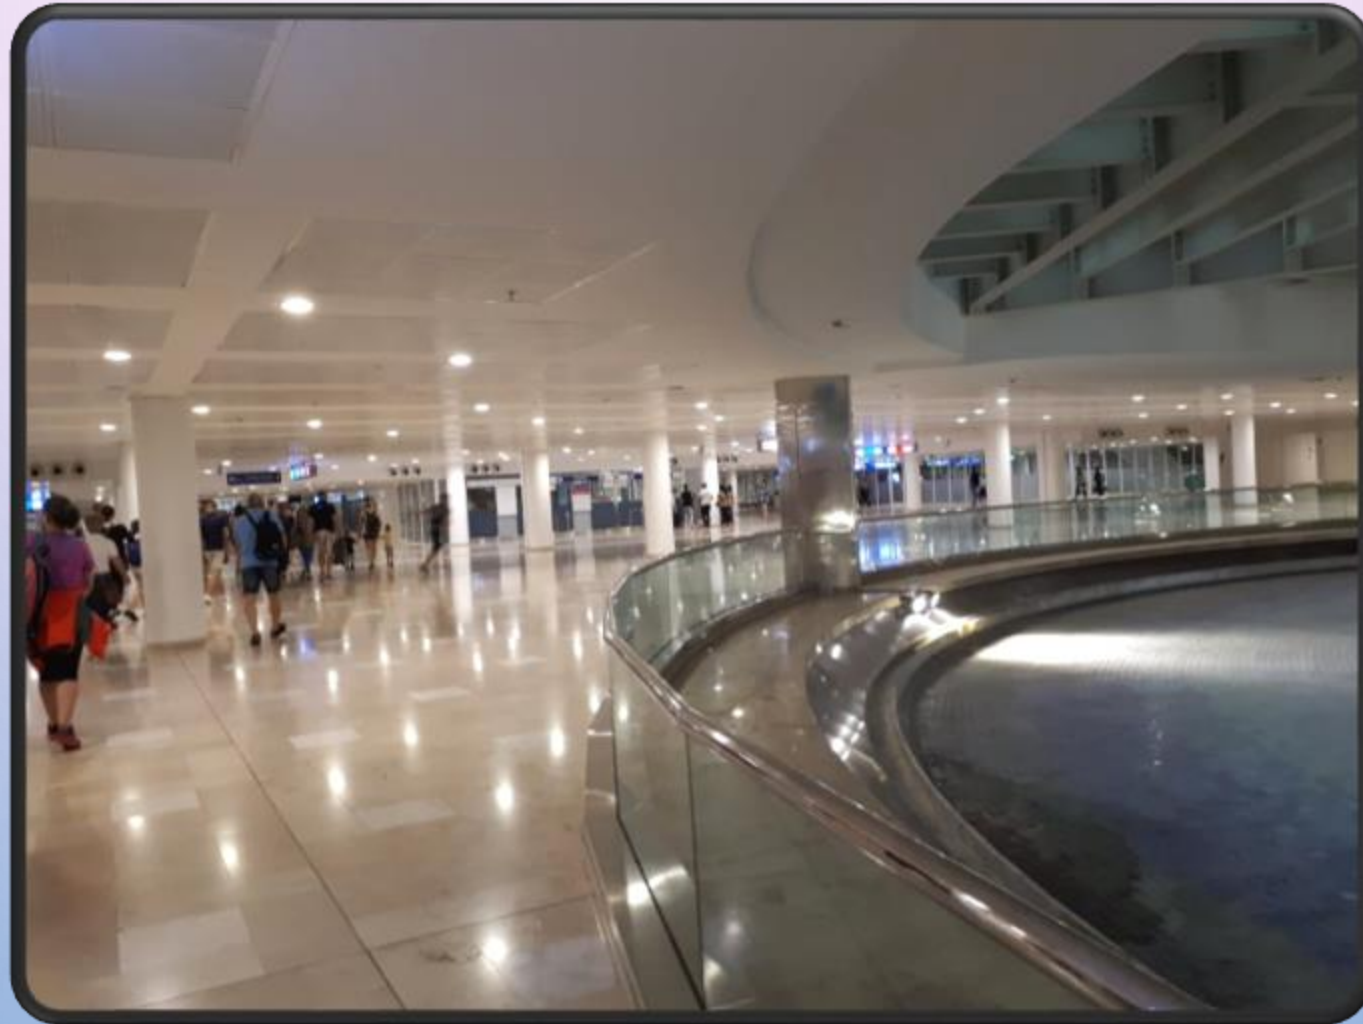

The background features a light purple-to-blue gradient. Scattered across the surface are numerous realistic water droplets of various sizes, some with highlights and shadows. A faint, light-colored map of Turkey is centered in the background, serving as a subtle backdrop for the text.

TURCJA

LOTNISKO - ANTALYA

HOTEL – FAME RESIDENCE